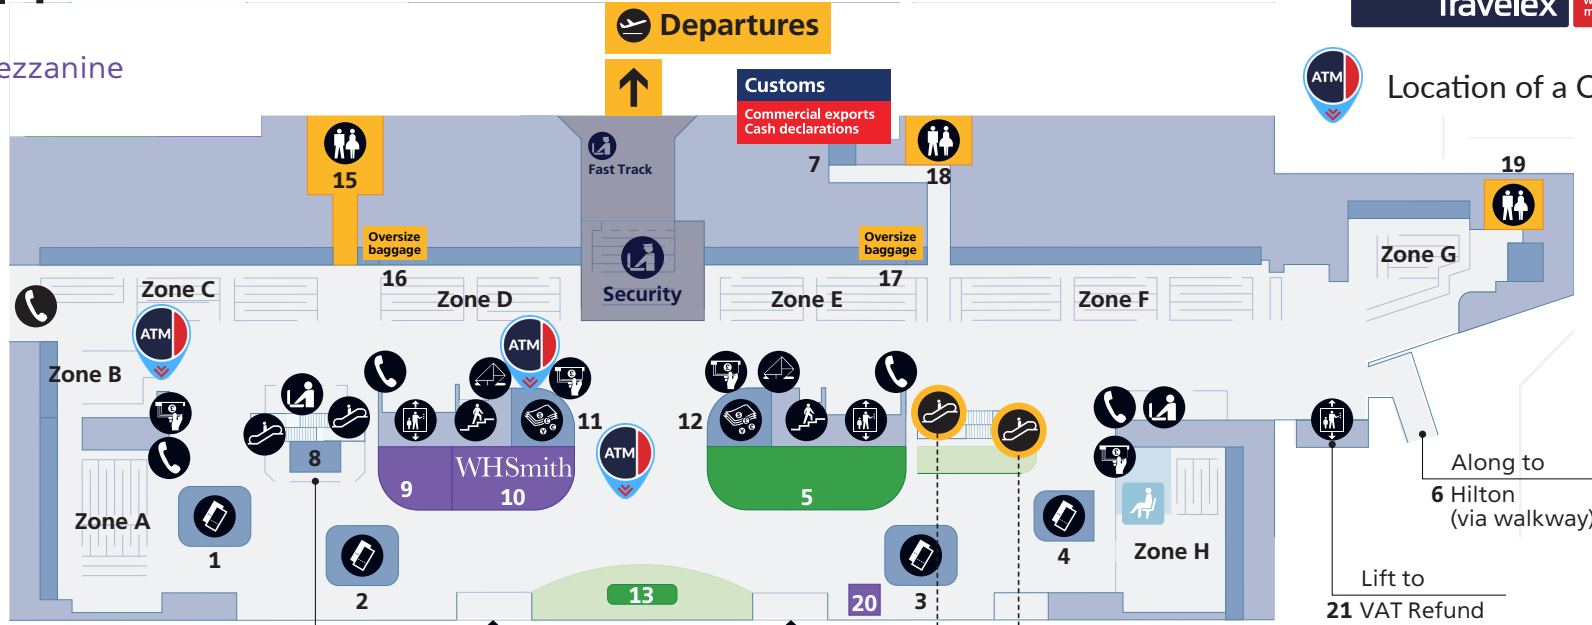

Terminal 4

Arrivals

Ground floor and mezzanine

Travelex

worldwide money

ATMs

Location of a Click and Collect ATM

Terminal 4

Check-in
Level 2 and mezzanine

ATMs

Location of a Click and Collect ATM

Special assistance

Mezzanine

Along to
6 Hilton
(via walkway)

Lift to
21 VAT Refund

Terminal 4

Departure Lounge
Level 2

ATMs

Location of a Click and Collect ATM