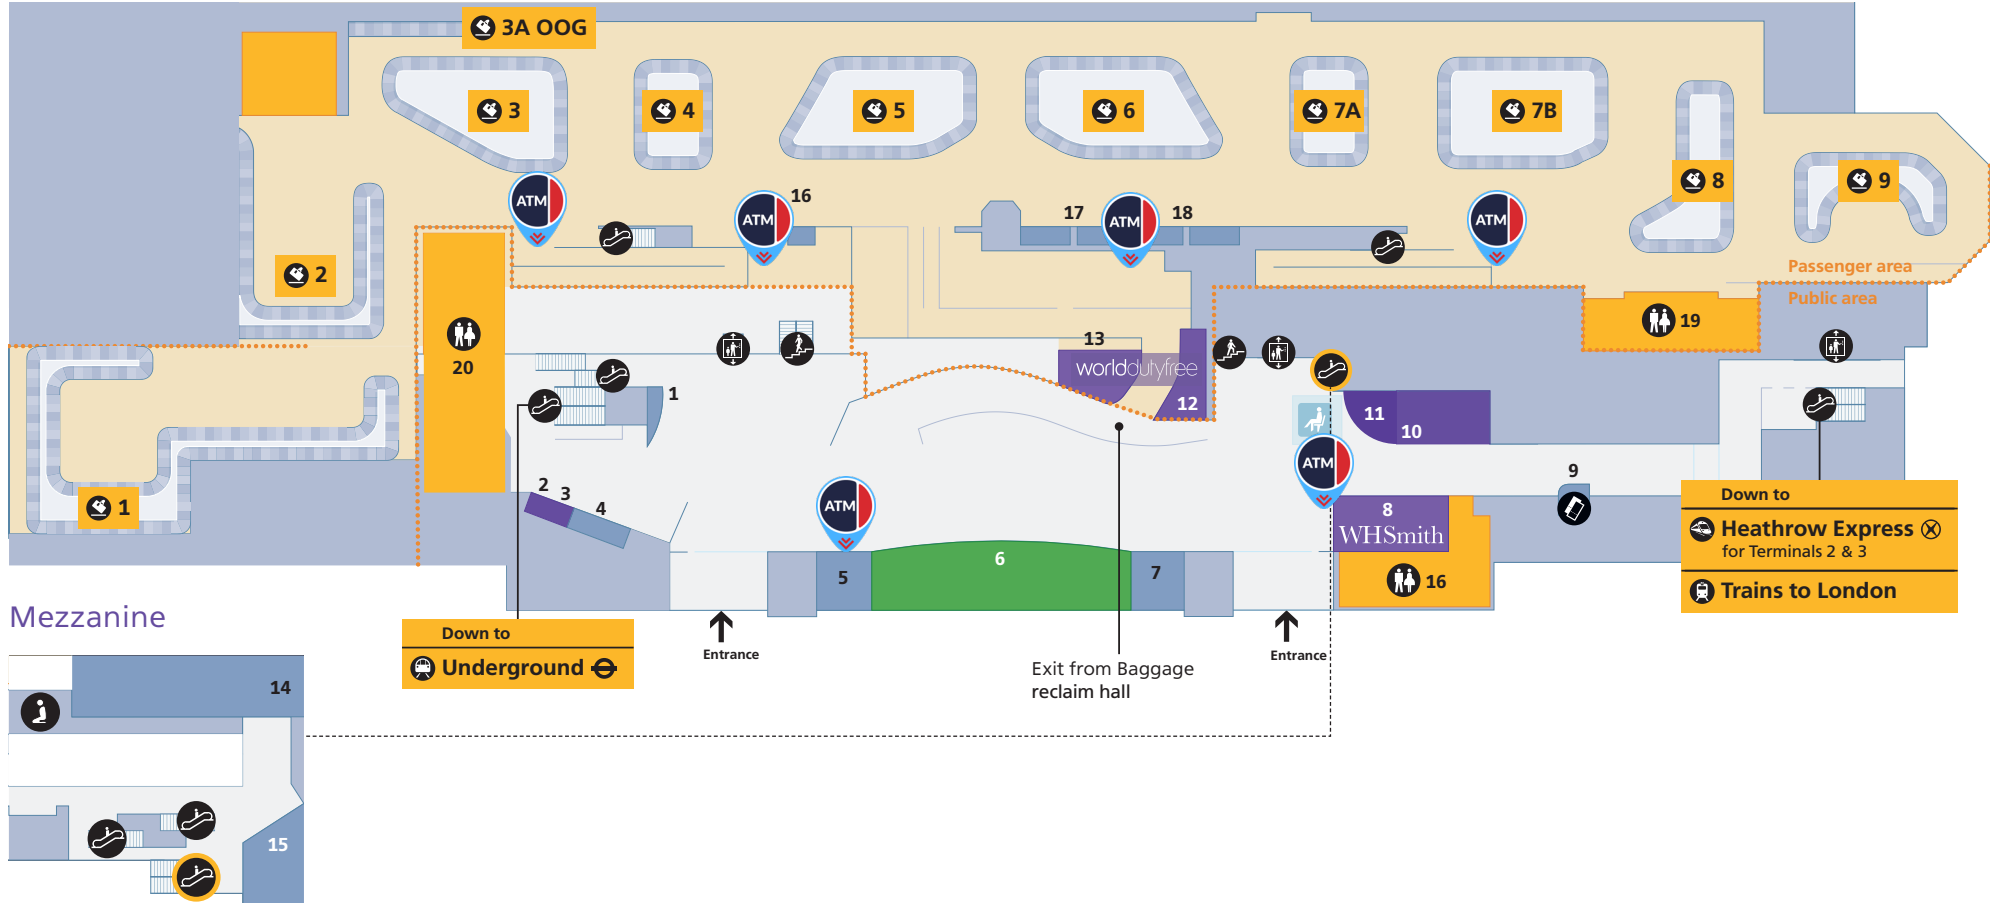

Terminal 4

Arrivals

Ground floor and mezzanine

Travelex

worldwide money

ATMs

Location of a Click and Collect ATM

Terminal 4

Check-in
Level 2 and mezzanine

ATMs

Location of a Click and Collect ATM

Special assistance

Mezzanine

Along to
6 Hilton
(via walkway)

Lift to
21 VAT Refund

Terminal 4

Departure Lounge
Level 2

ATMs

Location of a Click and Collect ATM